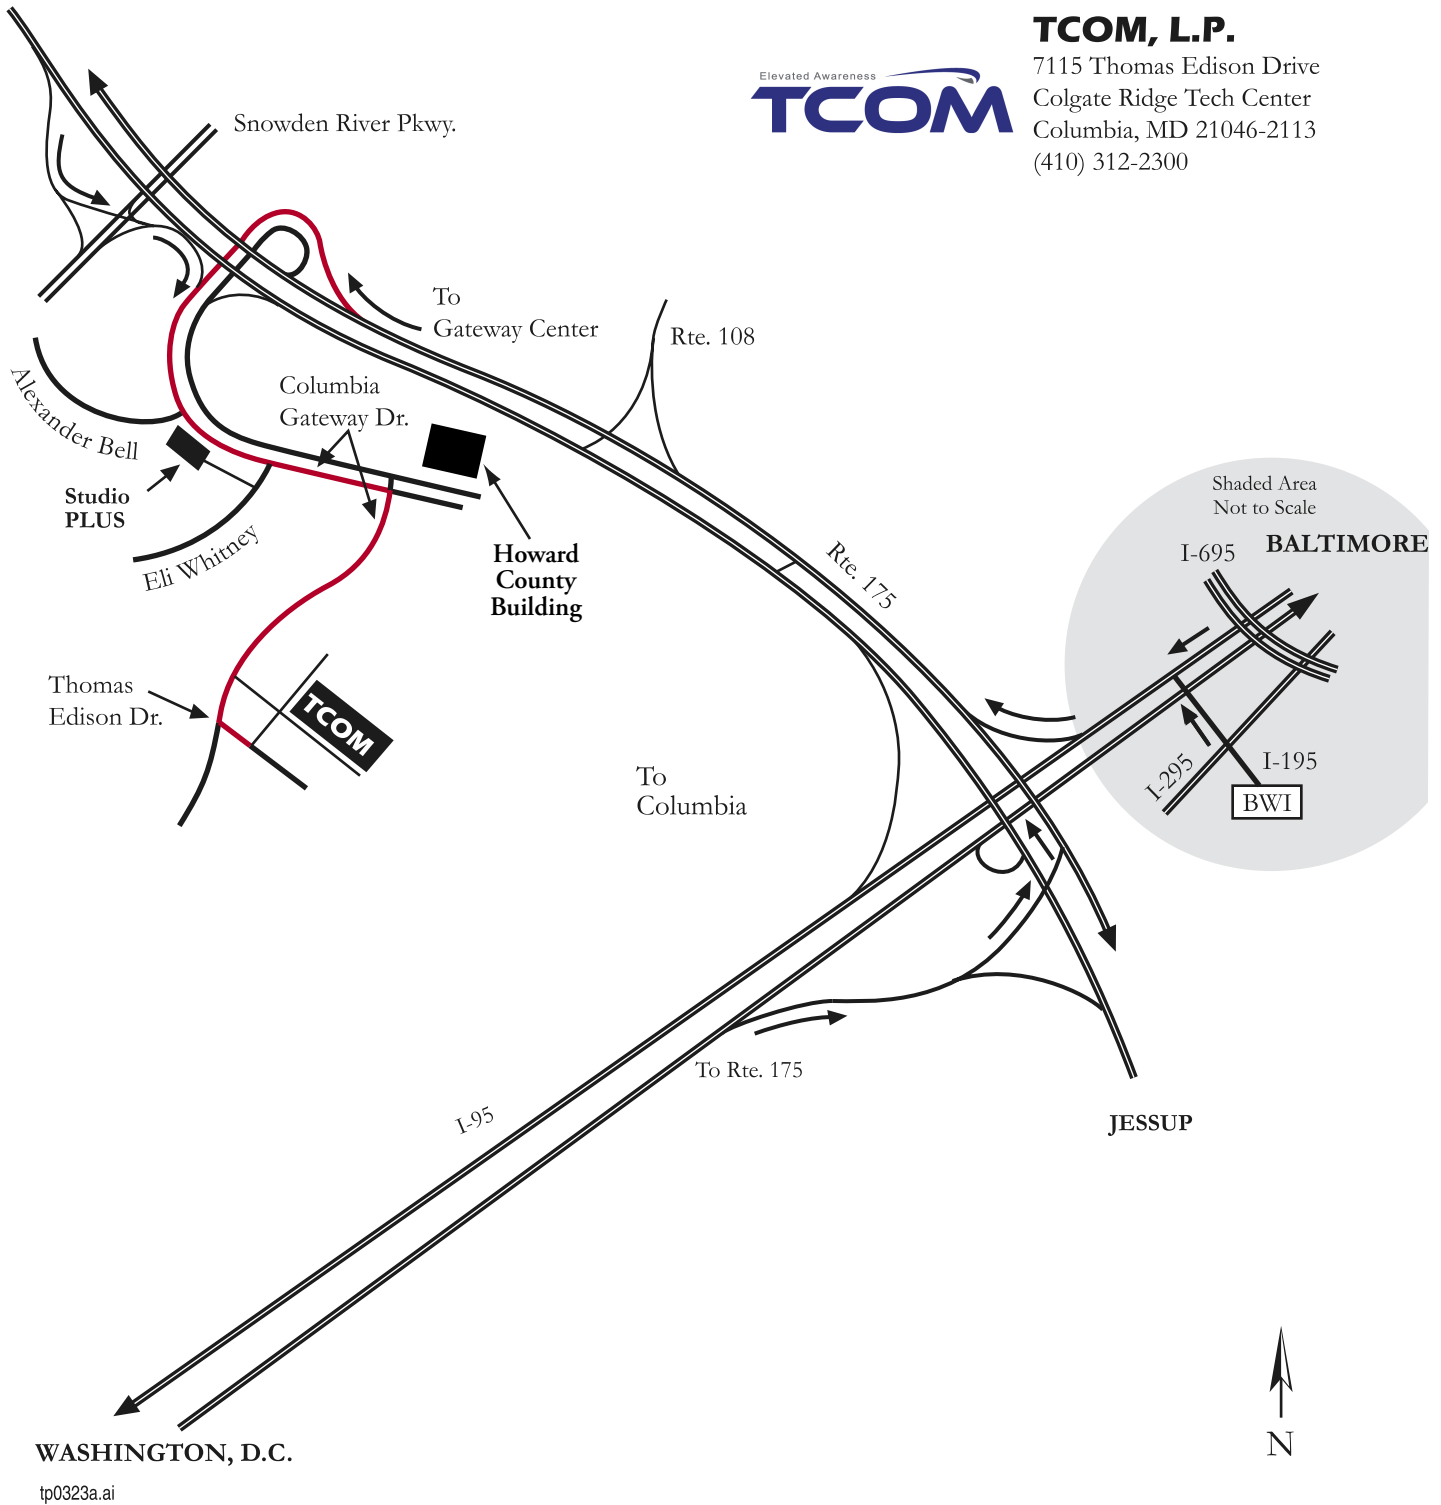

COLUMBIA

TCOM, L.P.

7115 Thomas Edison Drive
Colgate Ridge Tech Center
Columbia, MD 21046-2113
(410) 312-2300

WASHINGTON, D.C.

tp0323a.ai

From Washington, DC

Take I-95 North to MD Route 175 West (Columbia). As you exit 95 on the right, you stay in the left lane (come to one traffic light) and will be turning left to cross over I-95 (come to a second traffic light). Continue to the next traffic light, which will be Route 108. Go through the light at 108 and get in the right hand lane where there is an overhead sign, which says Gateway Drive. As you exit onto Gateway Drive the road curves to the left and brings you into Gateway Industrial Park. Take the third right (which will say Gateway Drive as well) and then the fifth driveway on the left. Our building has large green letters, which say "TCOM". The front entrance is in the middle of the building.

From Baltimore, MD

Take I-95 South to MD Route 175 West (Columbia). As you exit 95 on the right, you stay in the right lane. Continue to the next traffic light, which will be Route 108. Go through the light at 108 and get in the right hand lane where there is an overhead sign, which says Gateway Drive. As you exit onto Gateway Drive the road curves to the left and brings you into Gateway Industrial Park. Take the third right (which will say Gateway Drive as well) and then the fifth driveway on the left. Our building has large green letters, which say "TCOM". The front entrance is in the middle of the building.